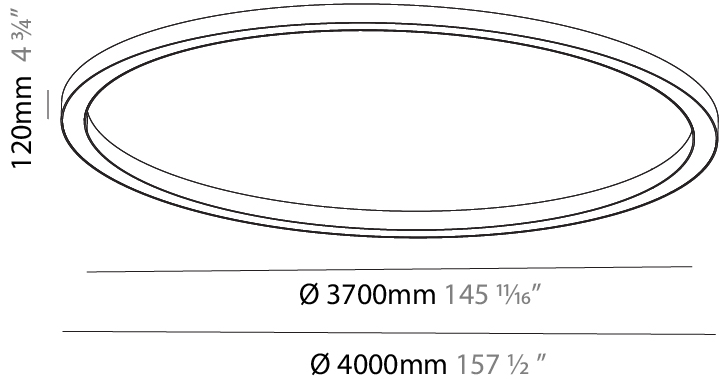

1. To build a product code in our configurator select the specify button on the base model # product page
2. To build a manual product code on this datasheet choose from the options listed below in blue font and add the suffix to the base model #

GENERAL

Series: Glorious
Subseries: Glorious
Brand: Prolicht
Division: Architectural
Mounting Type: Surface
Mounting Location: Ceiling
Subcategory: Ambient

PHYSICAL

Shape: Round
Diameter (mm): 4000
Diameter (in): 157 1/2
Height (mm): 120
Height (in): 4 3/4
Light Distribution: Direct
Weight (kg): 49.661
Weight (lbs): 109.25
Diffuser: PMMA - Opal
Fixture Finish: SSR / BKV / CWI / CRY / HAB / LAG / UFT / ITA / RUA / RUR / MIC / FTG / MYG / TWT / LOD / PUS / FRO / FUP / KIA / POP / BLS / SPG / MEY / GOH / GUM / CHC / COM / ABZ / JAG / OBR / MOS / ROR
Fixture Material: Aluminum

ELECTRICAL

Lamp Type: LED (Zhaga Standard)
Input Wattage (W): 200
Total Output Wattage (W): 160 / 128 (3500K)
Dimming: Non-Dimming / Phase Dimming (120Vac only) / 0-10V Dimming
Driver Included: Yes
Driver Location: Integrated
Driver Type: Constant Current - 120 / 277Vac
Driver Class: Class 2
Input Voltage (V): 120 - 277
Constant Current (mA): 350 / 1000 (3500K)

LED

Color Temperature (°K): 3000 / 3500 / 4000
Max. Delivered Lumen (lm): 18460 / 19110 / 19500
CRI: >80 CRI
Efficiency (%): 65
Lamp Life (hrs): 50000

OPTICAL

RATINGS AND CERTIFICATIONS

Certified By: Certified for North American Standards
IP rating: IP20