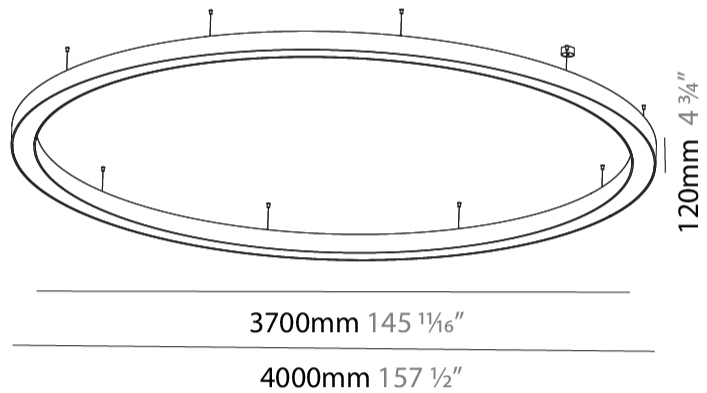

GENERAL

Series: Glorious
Subseries: Glorious
Brand: Prolicht
Division: Architectural
Mounting Type: Suspension
Mounting Location: Ceiling
Subcategory: Ambient

PHYSICAL

Shape: Round
Diameter (mm): 4000
Diameter (in): 157 1/2
Height (mm): 120
Height (in): 4 3/4
Max. Overall Height (mm): 2120
Max. Overall Height (in): 83 7/16
Light Distribution: Direct
Weight (kg): 50.71
Weight (lbs): 111.98
Diffuser: PMMA - Opal or Micro-Prism
Fixture Finish: SSR / BKV / CWI / CRY / HAB / LAG / UFT / ITA / RUA / RUR / MIC / FTG / MYG / TWT / LOD / PUS / FRO / FUP / KIA / POP / BLS / SPG / MEY / GOH / GUM / CHC / COM / ABZ / JAG / OBR / MOS / ROR
Fixture Material: Aluminum

ELECTRICAL

Lamp Type: LED (Zhaga Standard)
Input Wattage (W): 200
Total Output Wattage (W): 160 / 128 (3500K)
Dimming: Non-Dimming / Phase Dimming (120Vac only) / 0-10V Dimming
Driver Included: Yes
Driver Location: Integrated
Driver Type: Constant Current
Driver Class: Class 2
Input Voltage (V): 120 - 277
Constant Current (MA): 350 / 1000 (3500K)

LED

Color Temperature (°K): 3000 / 3500 / 4000
Max. Delivered Lumen (lm): 18460 / 19110 / 19500
CRI: >80 CRI
Efficiency (%): 0.65
Lamp Life (hrs): 50000

OPTICAL

RATINGS AND CERTIFICATIONS

Certified By: Certified for North American Standards
IP rating: IP20